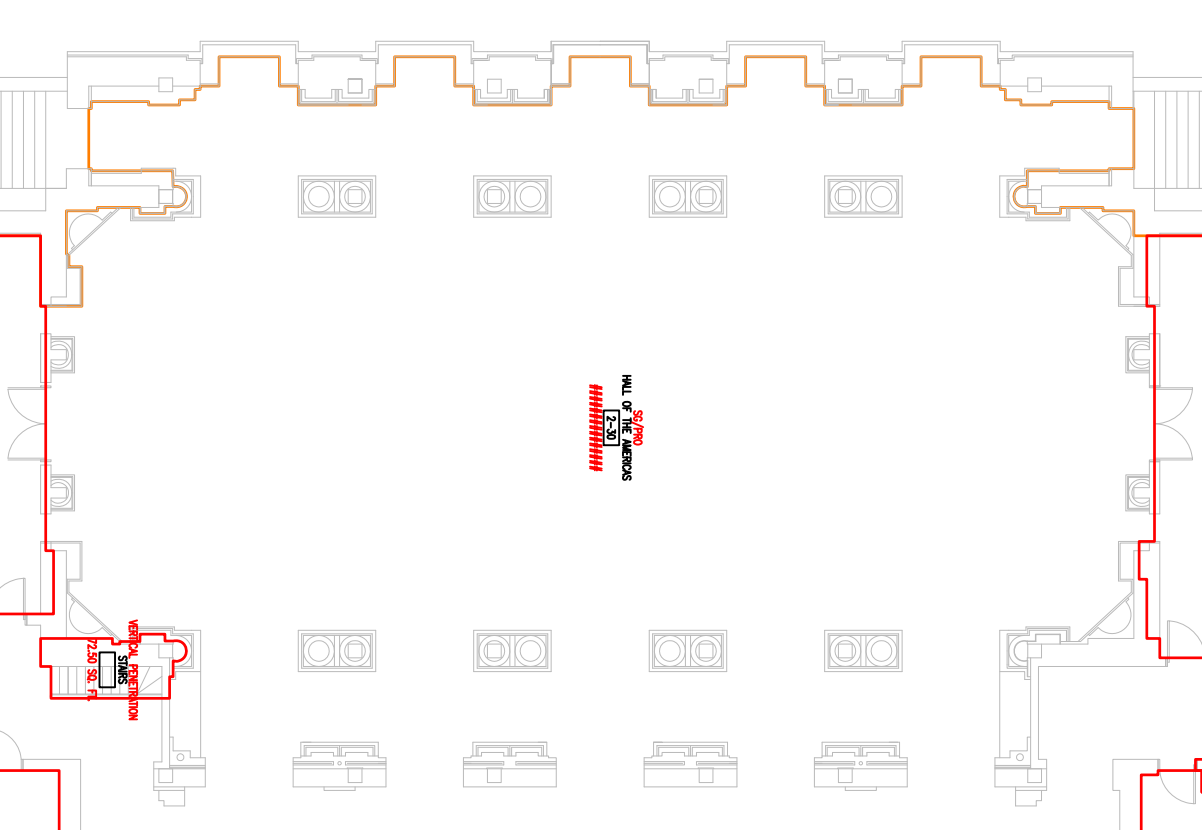

COLUMBUS ROOM

HALL OF THE AMERICAS

Escenario

99'-2"

40'-0"

40'-0"

12'-0"

S3 PRO  
30/30 TM  
STORERS  
HALL OF THE AMERICAS  
Z-30

VERTICAL PENETRATION  
STAIRS  
72.50 SQ. FT.