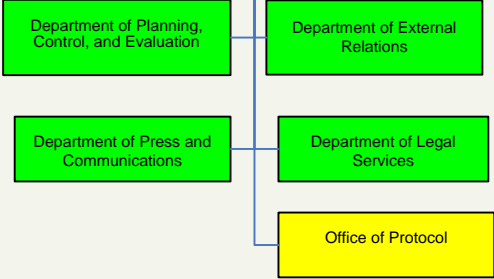

General Assembly
Permanent Council

General Secretariat

Office of the
Assistant Secretary
General

Office of the
Chief of Staff
SG

Office of the
Chief of Staff
ASG

Summits Secretariat

Executive Secretariat of CICAD

Department of Electoral Cooperation and Observation

Department of Sustainable Democracy and Special Missions

Department of State Modernization and Good Governance

Office of International Law

Office of Legal Cooperation

Department of Follow-up, Policies, and Programs

Department of Trade, Tourism, and Competitiveness

Department of Social Development and Employment

Department of Science and Technology

Department of Sustainable Development