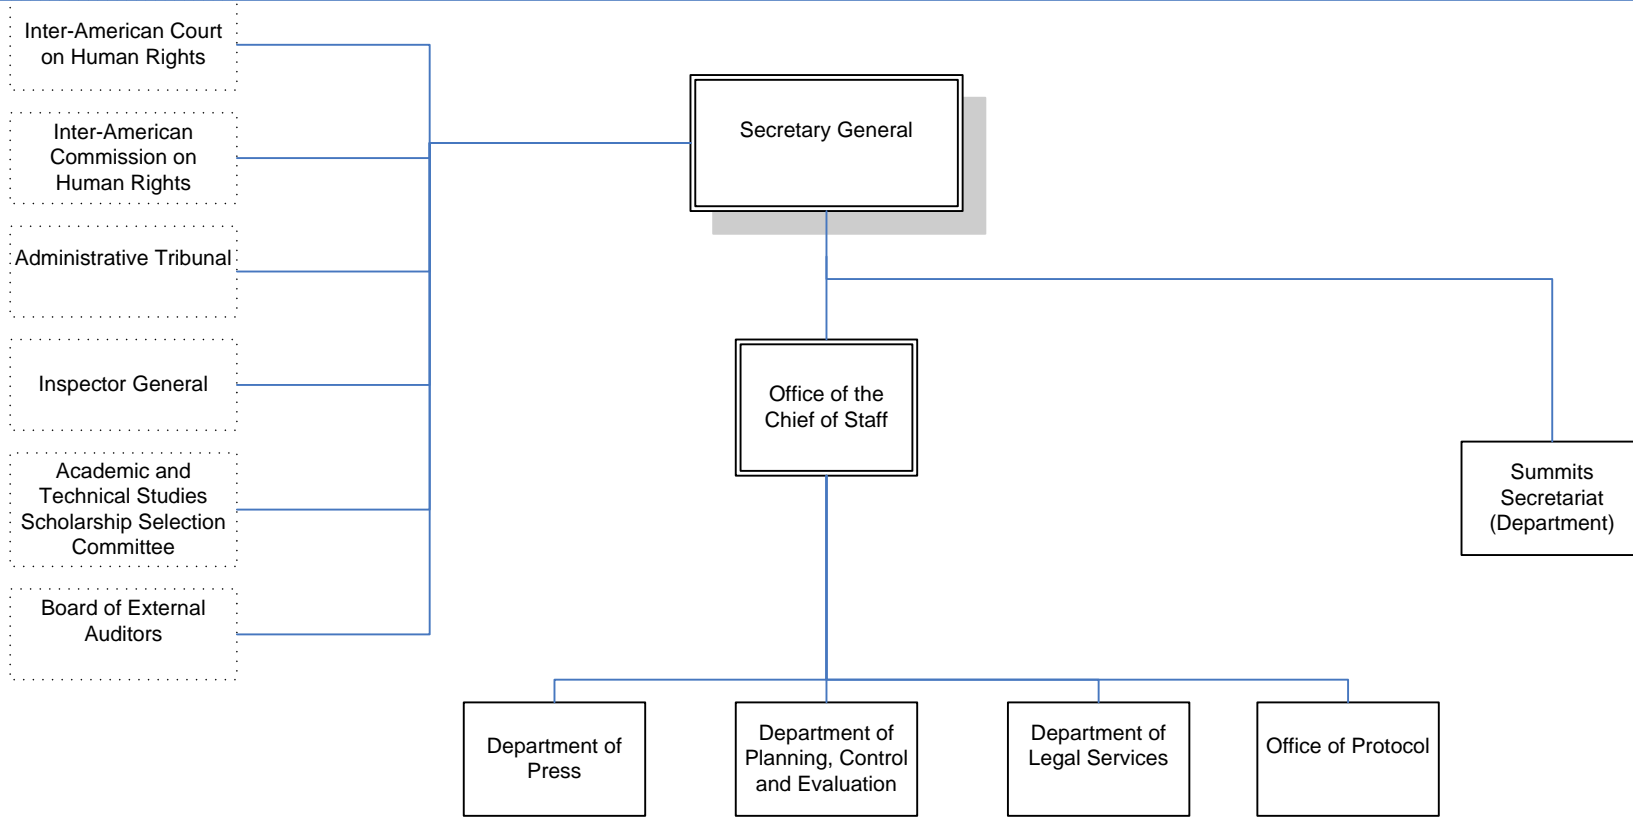

General Assembly
Permanent Council

General Secretariat

Office of the
Assistant Secretary
General

Office of the
Chief of Staff

Office of the
Chief of Staff
ASG

Secretariat for Political Affairs

Executive Secretariat for Integral Development

Secretariat for Multidimensional Security

Secretariat for Administration and Finance

Secretariat for Legal Affairs

Secretariat for External Relations

Organizational Structure Office of the Secretary General

Organizational Structure

Office of the Assistance Secretary General

Organizational Structure Secretariat for Political Affairs

Organizational Structure

Executive Secretariat for Integral Development

Organizational Structure Secretariat for Multidimensional Security

Organizational Structure

Secretariat for Administration and Finance

Organizational Structure Secretariat for Legal Affairs

Organizational Structure Secretariat for External Relations