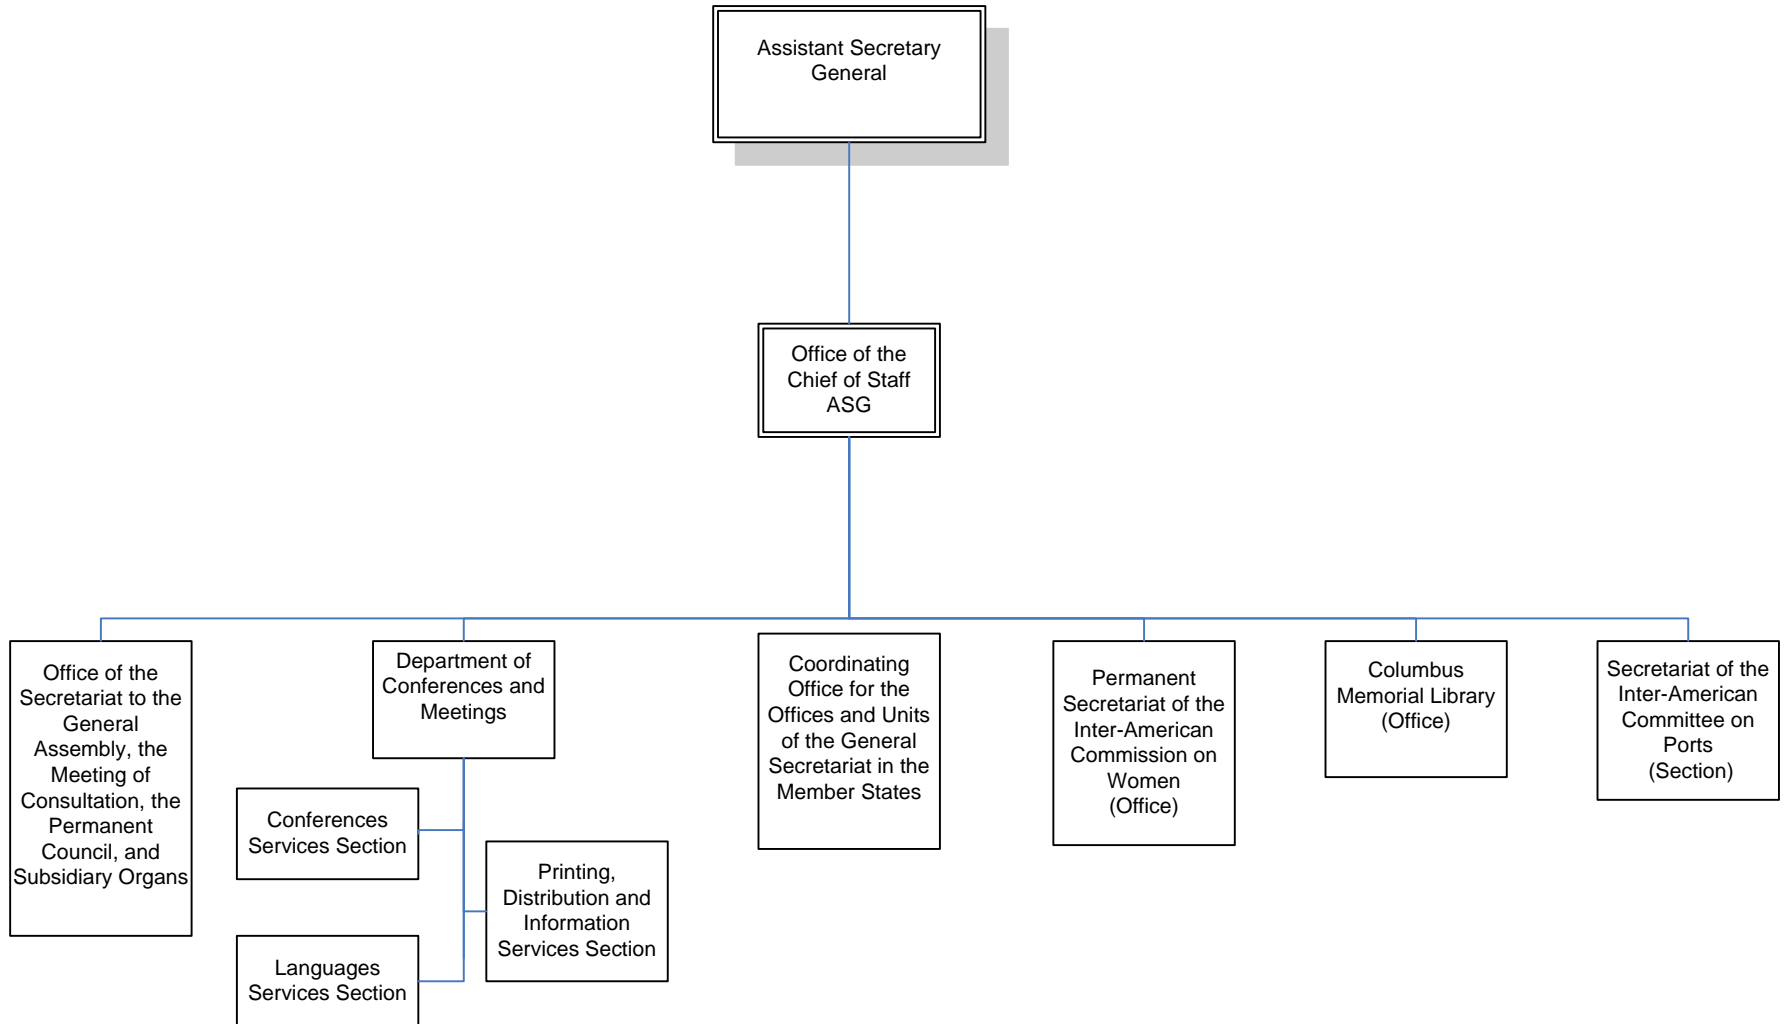

General Assembly
Permanent Council

General Secretariat

Office of the
Assistant Secretary
General

Office of the
Chief of Staff

Office of the
Chief of Staff
ASG

Secretariat for Political Affairs

Executive Secretariat for Integral Development

Secretariat for Multidimensional Security

Secretariat for Administration and Finance

Secretariat for Legal Affairs

Secretariat for External Relations

Organizational Structure Office of the Secretary General

Organizational Structure

Office of the Assistance Secretary General

Organizational Structure Secretariat for Political Affairs

Organizational Structure

Executive Secretariat for Integral Development

Organizational Structure Secretariat for Multidimensional Security

Organizational Structure

Secretariat for Administration and Finance

Organizational Structure Secretariat for Legal Affairs

Organizational Structure Secretariat for External Relations