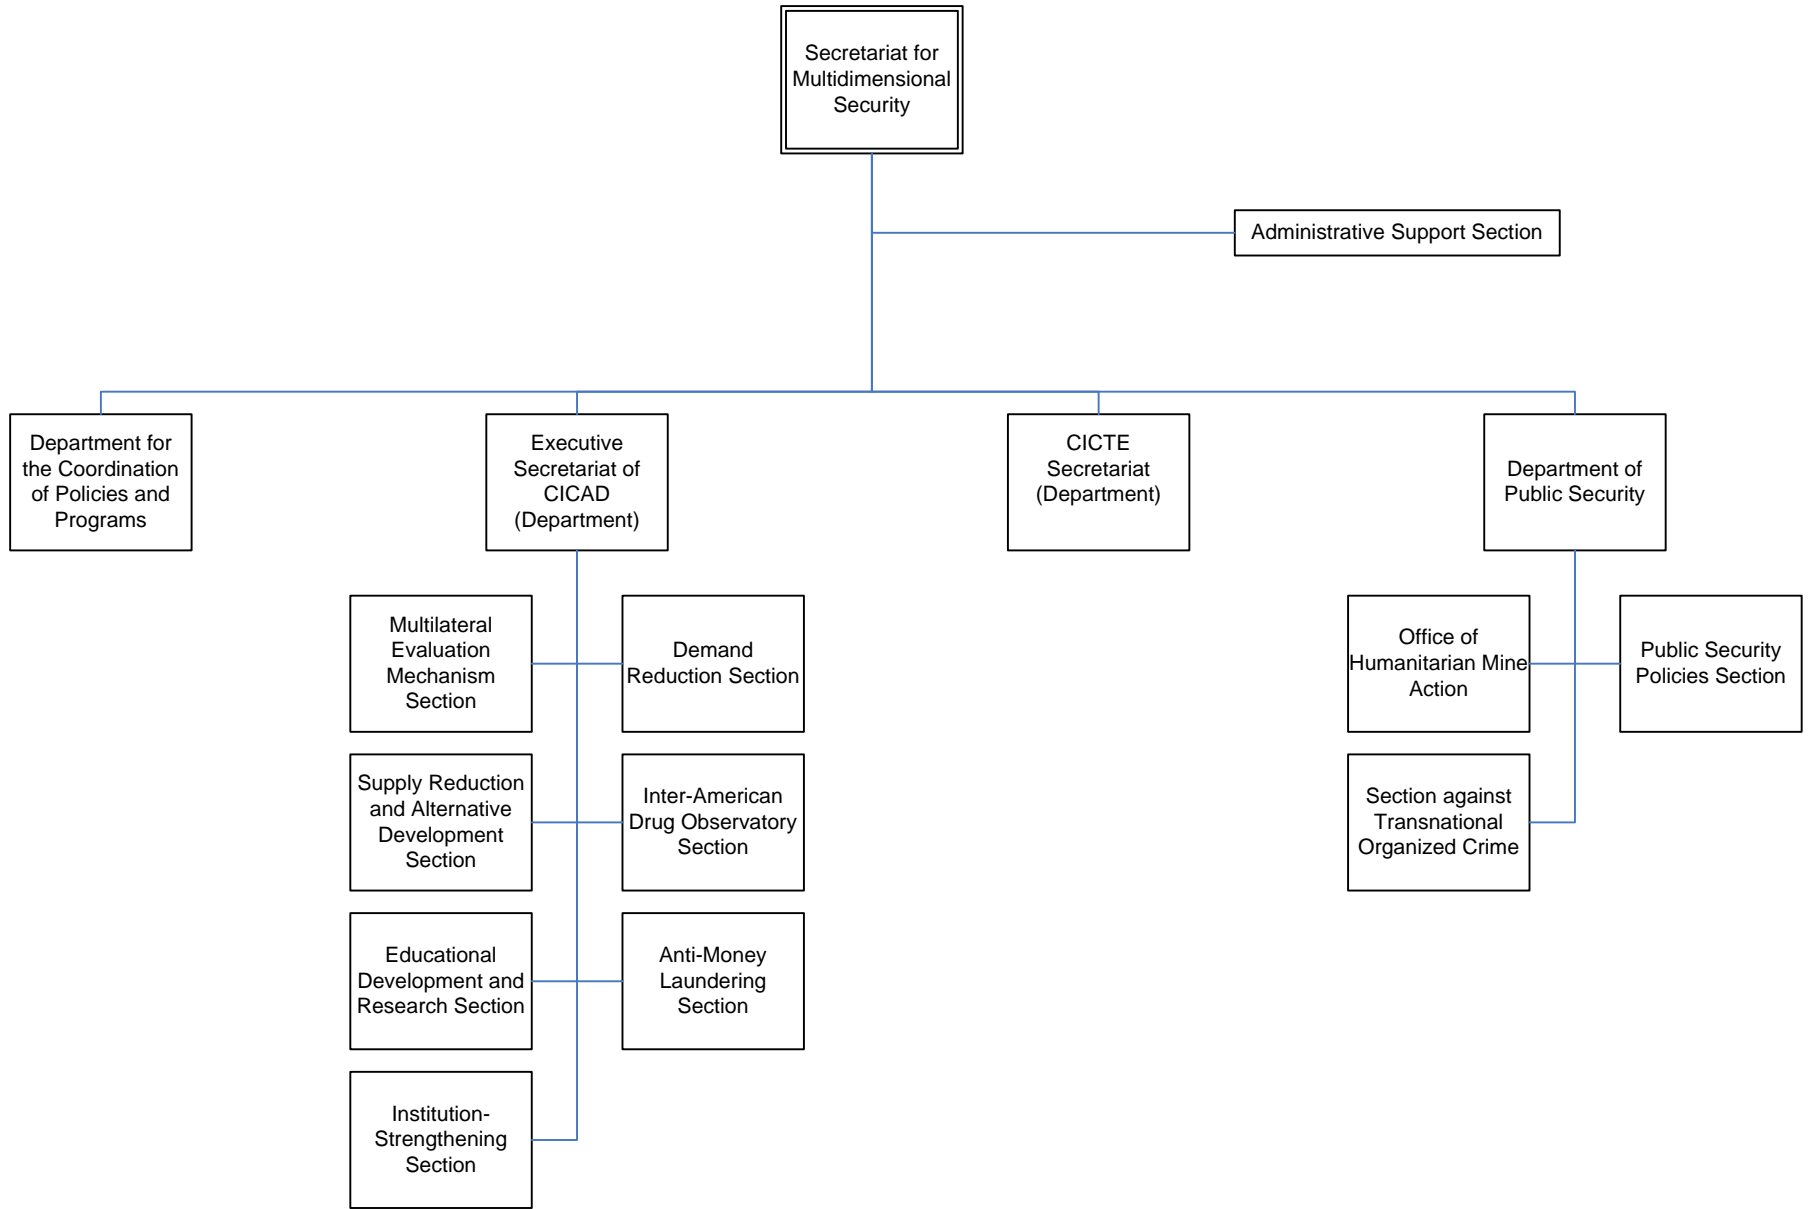

General Assembly
Permanent Council

General Secretariat

Office of the
Assistant Secretary
General

Office of the
Chief of Staff

Office of the
Chief of Staff
ASG

Secretariat for Political Affairs

Executive Secretariat for Integral Development

Secretariat for Multidimensional Security

Secretariat for Administration and Finance

Secretariat for Legal Affairs

Secretariat for External Relations

Organizational Structure Office of the Secretary General

Organizational Structure

Office of the Assistance Secretary General

Organizational Structure Secretariat for Political Affairs

Organizational Structure

Executive Secretariat for Integral Development

Organizational Structure Secretariat for Multidimensional Security

Organizational Structure

Secretariat for Administration and Finance

Organizational Structure Secretariat for Legal Affairs

Organizational Structure Secretariat for External Relations