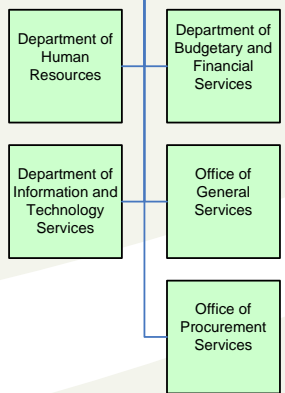

General Assembly
Permanent Council

General Secretariat

Office of the
Assistant Secretary
General

Office of the
Chief of Staff

Office of the
Chief of Staff
ASG

Secretariat for Political Affairs

Executive Secretariat for Integral Development

Secretariat for Multidimensional Security

Secretariat for Administration and Finance

Secretariat for Legal Affairs

Secretariat for External Relations

Organizational Structure Office of the Secretary General

Organizational Structure

Office of the Assistance Secretary General

Organizational Structure Secretariat for Political Affairs

Organizational Structure

Executive Secretariat for Integral Development

Organizational Structure Secretariat for Multidimensional Security