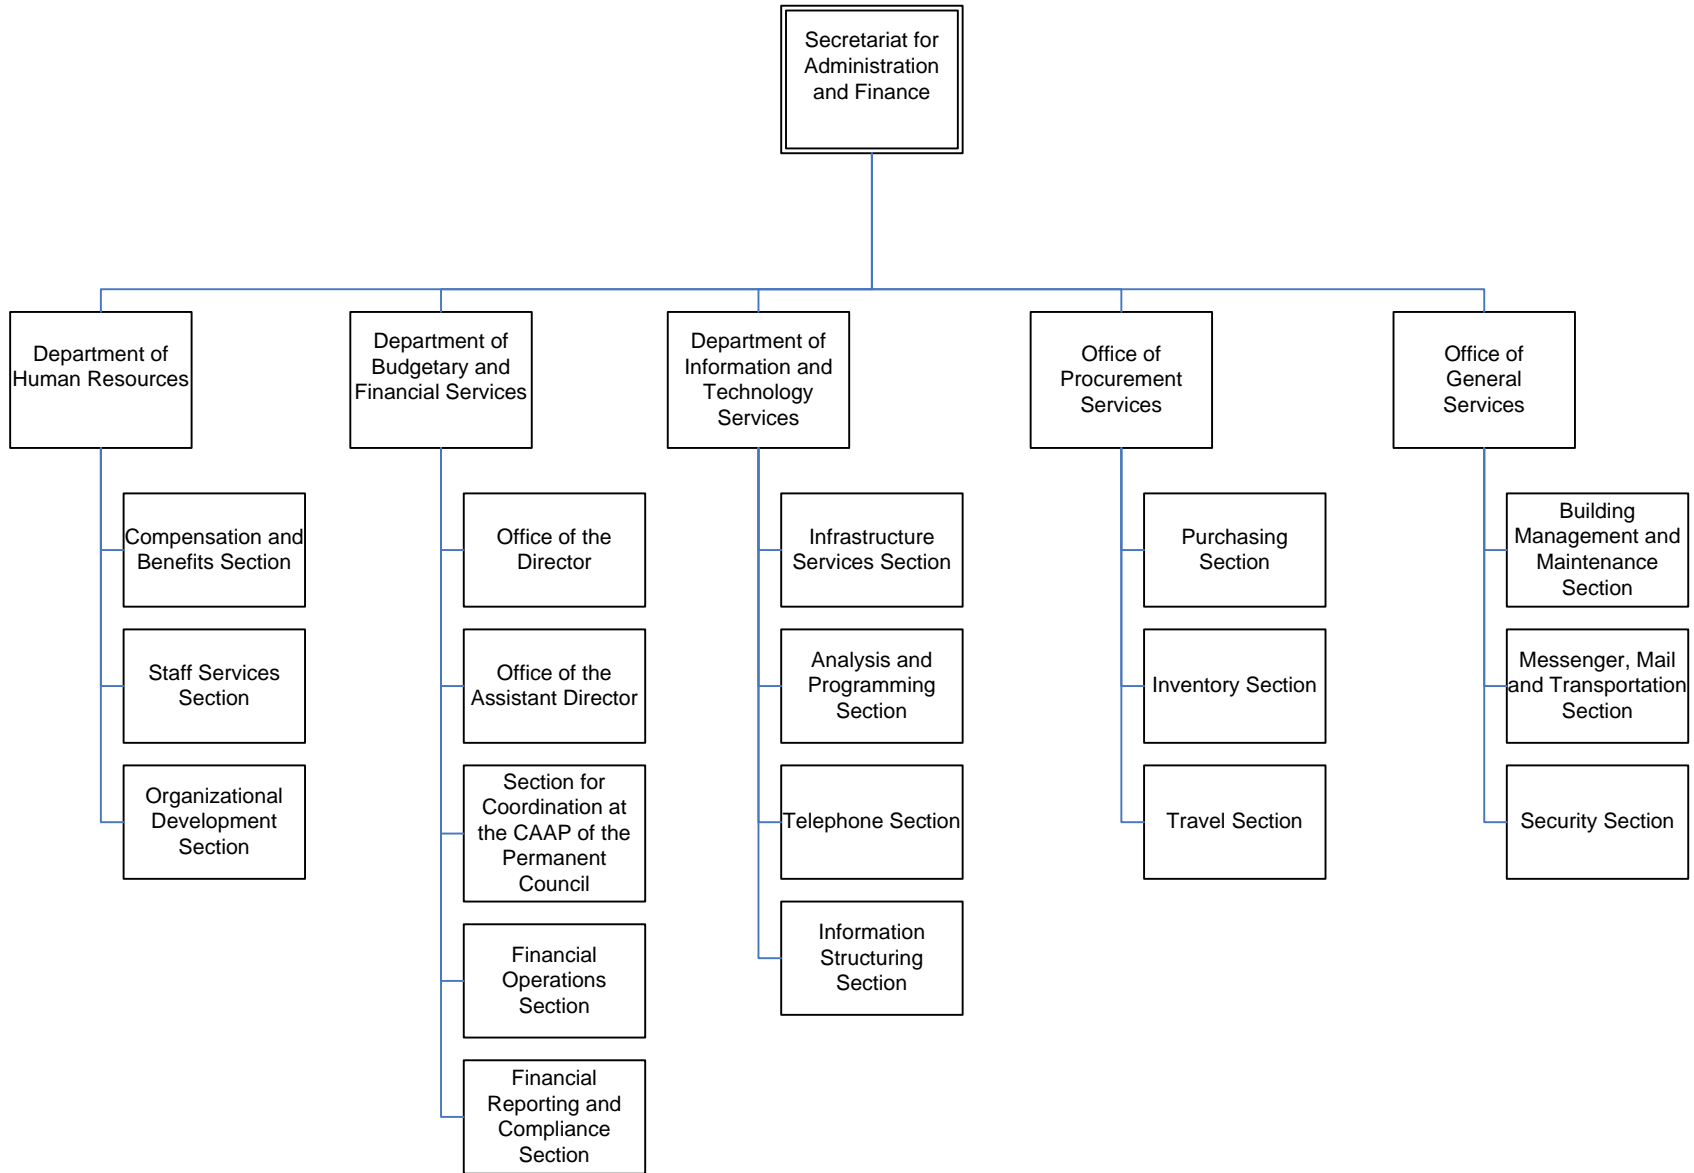

General Assembly
Permanent Council

General Secretariat

Office of the
Assistant Secretary
General

Office of the
Chief of Staff

Office of the
Chief of Staff
ASG

Secretariat for Political Affairs

Executive Secretariat for Integral Development

Secretariat for Multidimensional Security

Secretariat for Administration and Finance

Secretariat for Legal Affairs

Secretariat for External Relations

Organizational Structure Office of the Secretary General

Organizational Structure

Office of the Assistance Secretary General

Organizational Structure Secretariat for Political Affairs

Organizational Structure

Executive Secretariat for Integral Development

Organizational Structure Secretariat for Multidimensional Security

Organizational Structure

Secretariat for Administration and Finance

Organizational Structure Secretariat for Legal Affairs

Organizational Structure Secretariat for External Relations