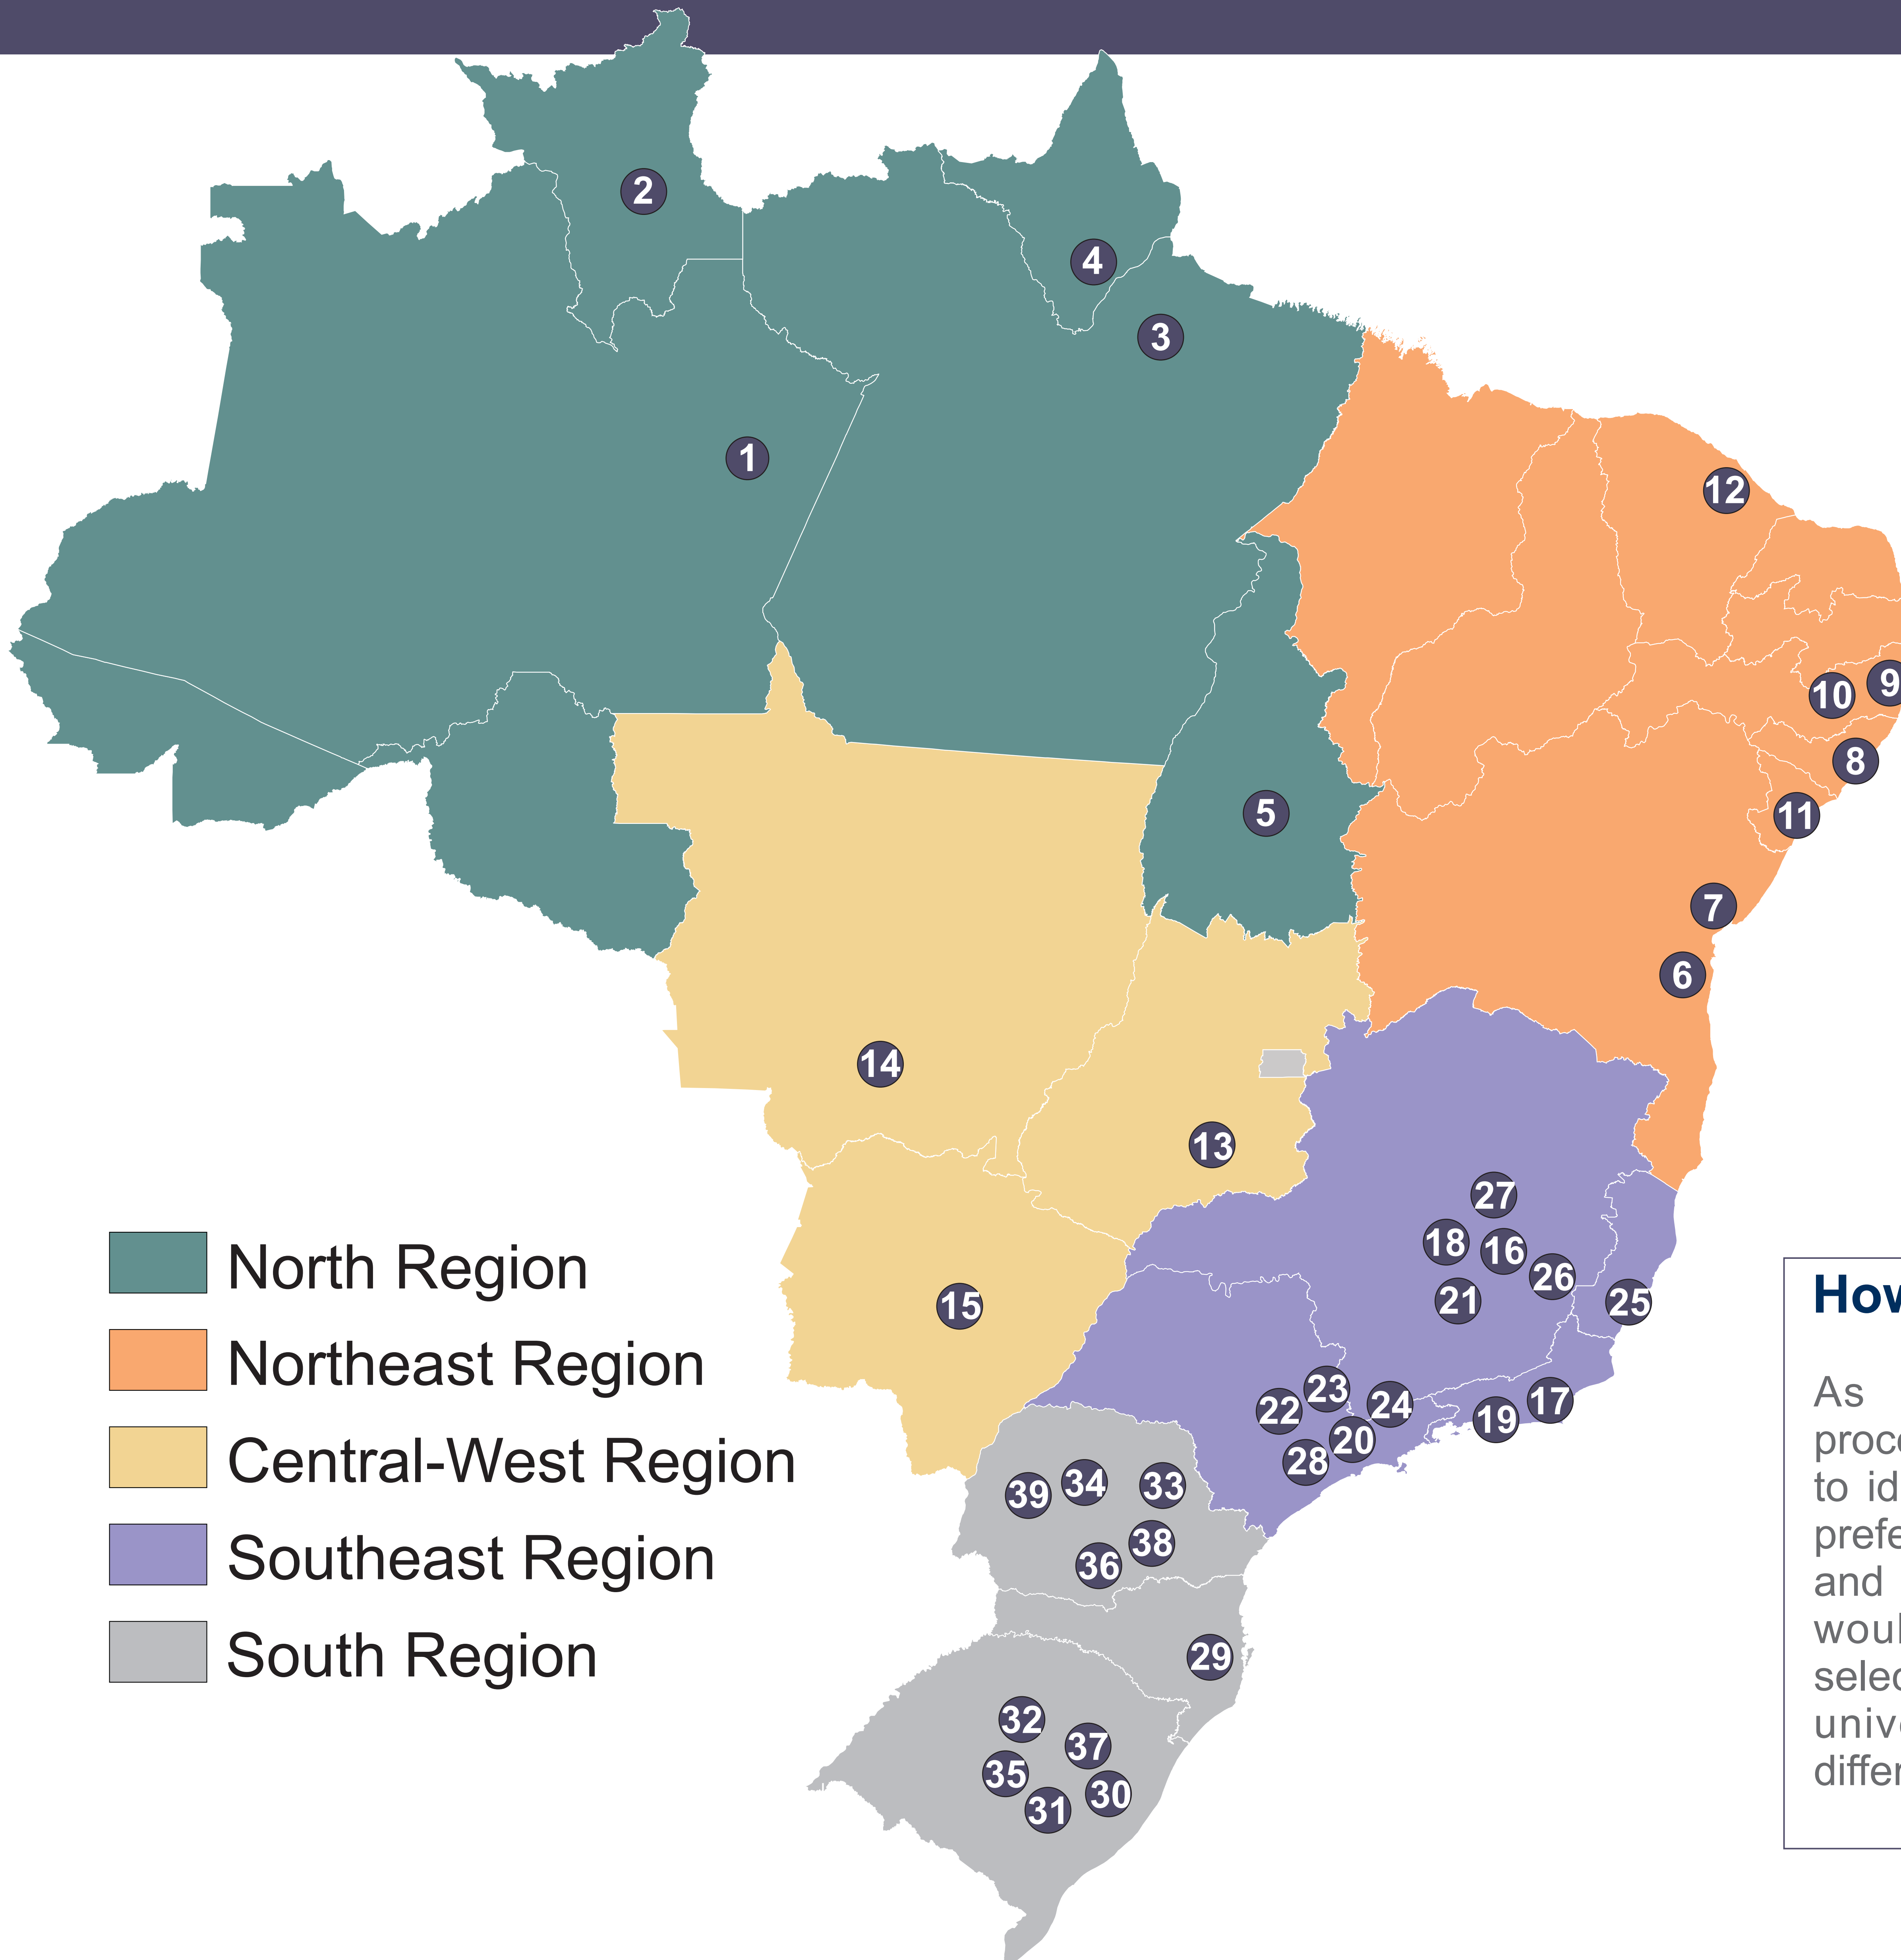

OAS-GCUB 2013 Scholarships Program

Organization of
American States

How to use this map

As part of the application process, candidates are asked to identify, in the order of their preference, three universities and programs in which they would like to study. Each selection must be a different university located within a different color-coded region.