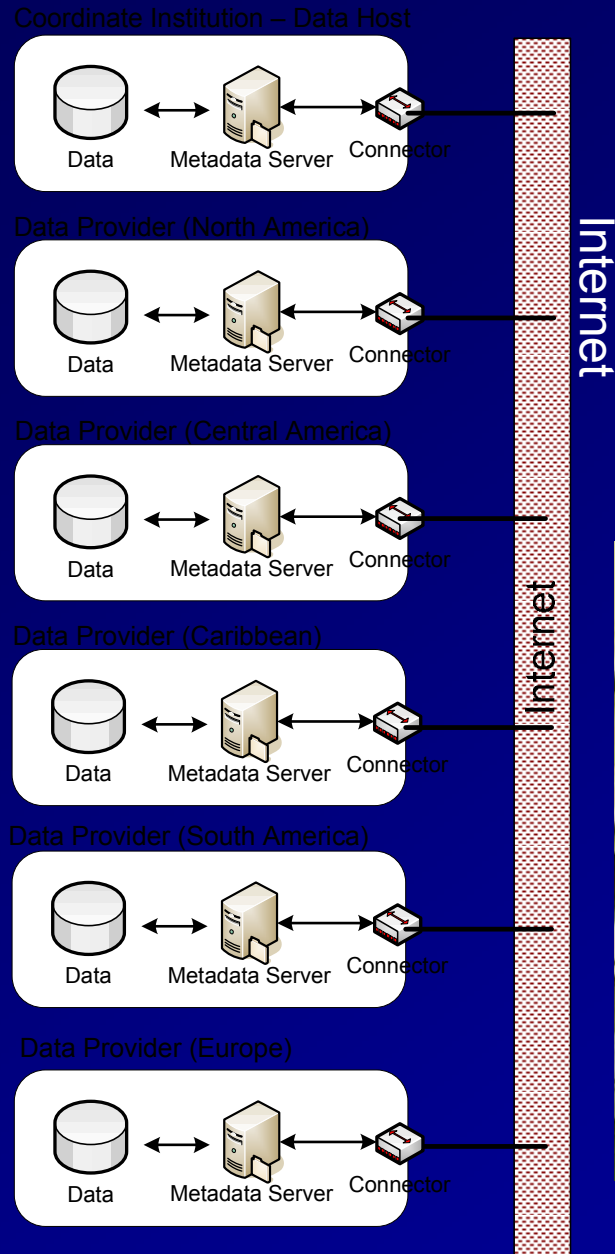

Distributed Network of Biodiversity Information