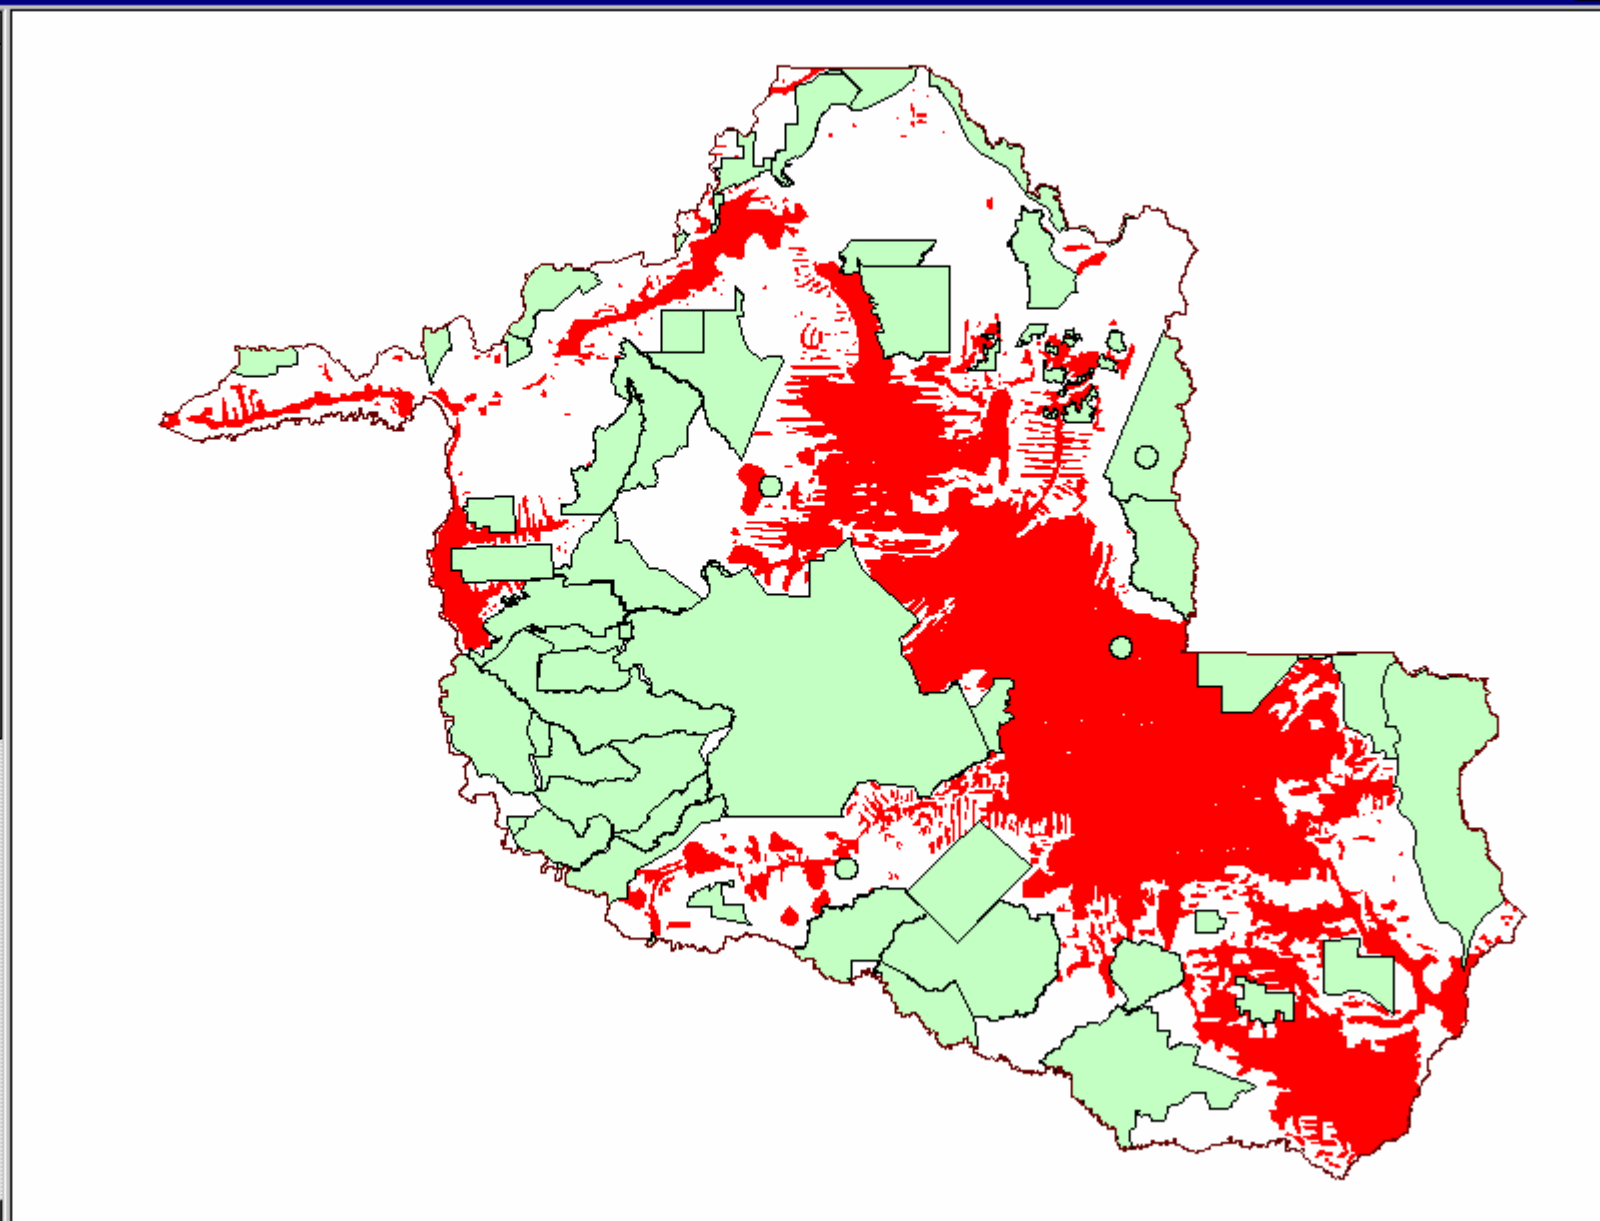

# Amazon Region Protected Areas Program – ARPA

ARPA aims to protect the range of biodiversity found in the Brazilian Amazon in a system of well-managed parks and reserves covering 50 million hectares.

From 2002 – 2013, ARPA will:

# ARPA 2013 Targets (Hatched) and Results (Solid) as of June 2006

Goal 1: Creation of new strict nature reserves

Goal 2: Creation of new sustainable use reserves

Goal 3: Improved management in neglected “paper parks”

### RONDONIA

- Theme12.shp
- Mtro.shp
- Cidades.shp
- Clip12.shp
  - Pavimentadas
  - Sem Pavimentação
- Estradas.shp
- Estradas
  - Pavimentadas
  - Sem Pavimentação
  - Planejadas
  - Ferrovias
  - Ferrovias Planejadas
- Tbsv\_rodovia.shp
- Identi3.shp
- Areas protegidas.shp
- Inters3.shp
- Rondonia1997.shp
- Rondonia2000.shp
- Pdigital2001\_01\_ro\_pol.sh
- Pdigital\_97\_00\_ro.shp

# Annual Deforestation in Brazilian Amazon