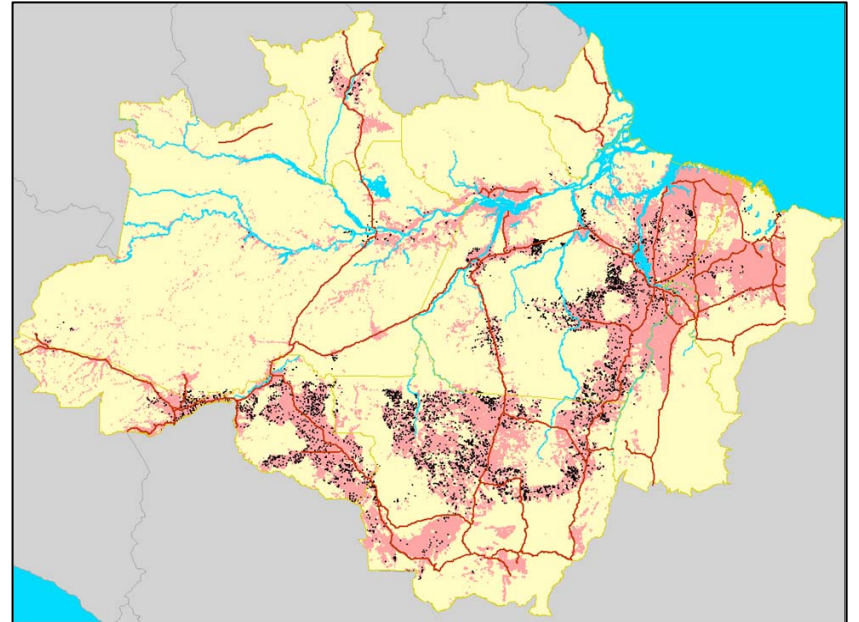

Environmental Trends and Good Governance

*Protected Areas and Deforestation in the Amazon*

Guillermo Castilleja  
World Wildlife Fund  
September 14, 2006

# Amazon Region Protected Areas Program – ARPA

ARPA aims to protect the range of biodiversity found in the Brazilian Amazon in a system of well-managed parks and reserves covering 50 million hectares.

From 2002 – 2013, ARPA will: