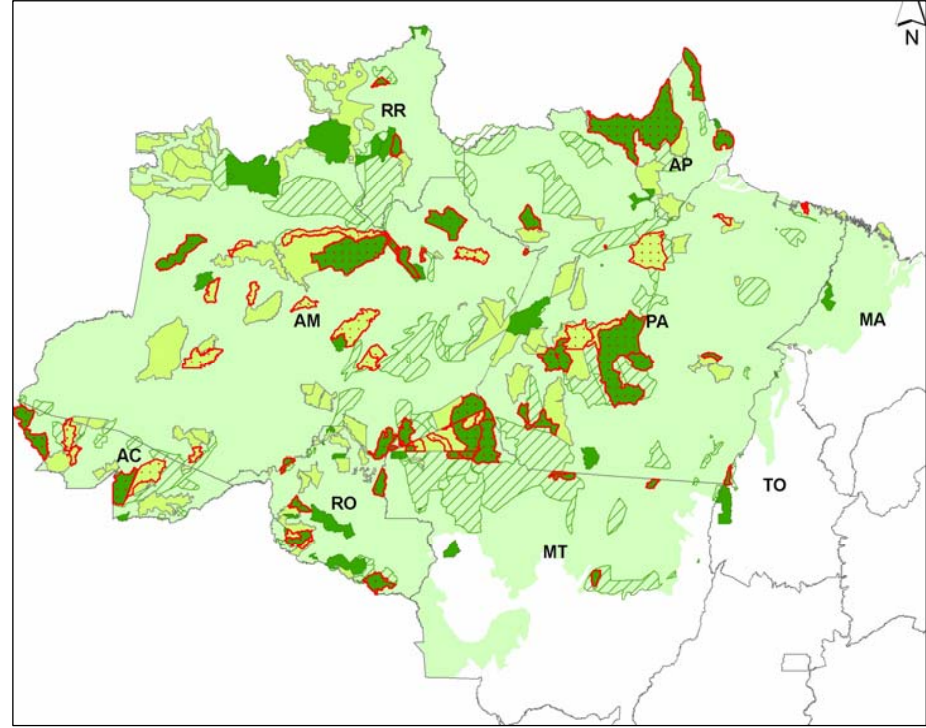

# ARPA 2013 Targets (Hatched) and Results (Solid) as of June 2006

Goal 1: Creation of new strict nature reserves

Goal 2: Creation of new sustainable use reserves

Goal 3: Improved management in neglected “paper parks”

### RONDONIA

- Theme12.shp
- Mtro.shp
- Cidades.shp
- Clip12.shp
  - Pavimentadas
  - Sem Pavimentação
- Estradas.shp
- Estradas
  - Pavimentadas
  - Sem Pavimentação
  - Planejadas
  - Ferrovias
  - Ferrovias Planejadas
- Tbsv\_rodovia.shp
- Identi3.shp
- Areas protegidas.shp
- Inters3.shp
- Rondonia1997.shp
- Rondonia2000.shp
- Pdigital2001\_01\_ro\_pol.sh
- Pdigital\_97\_00\_ro.shp

# Annual Deforestation in Brazilian Amazon