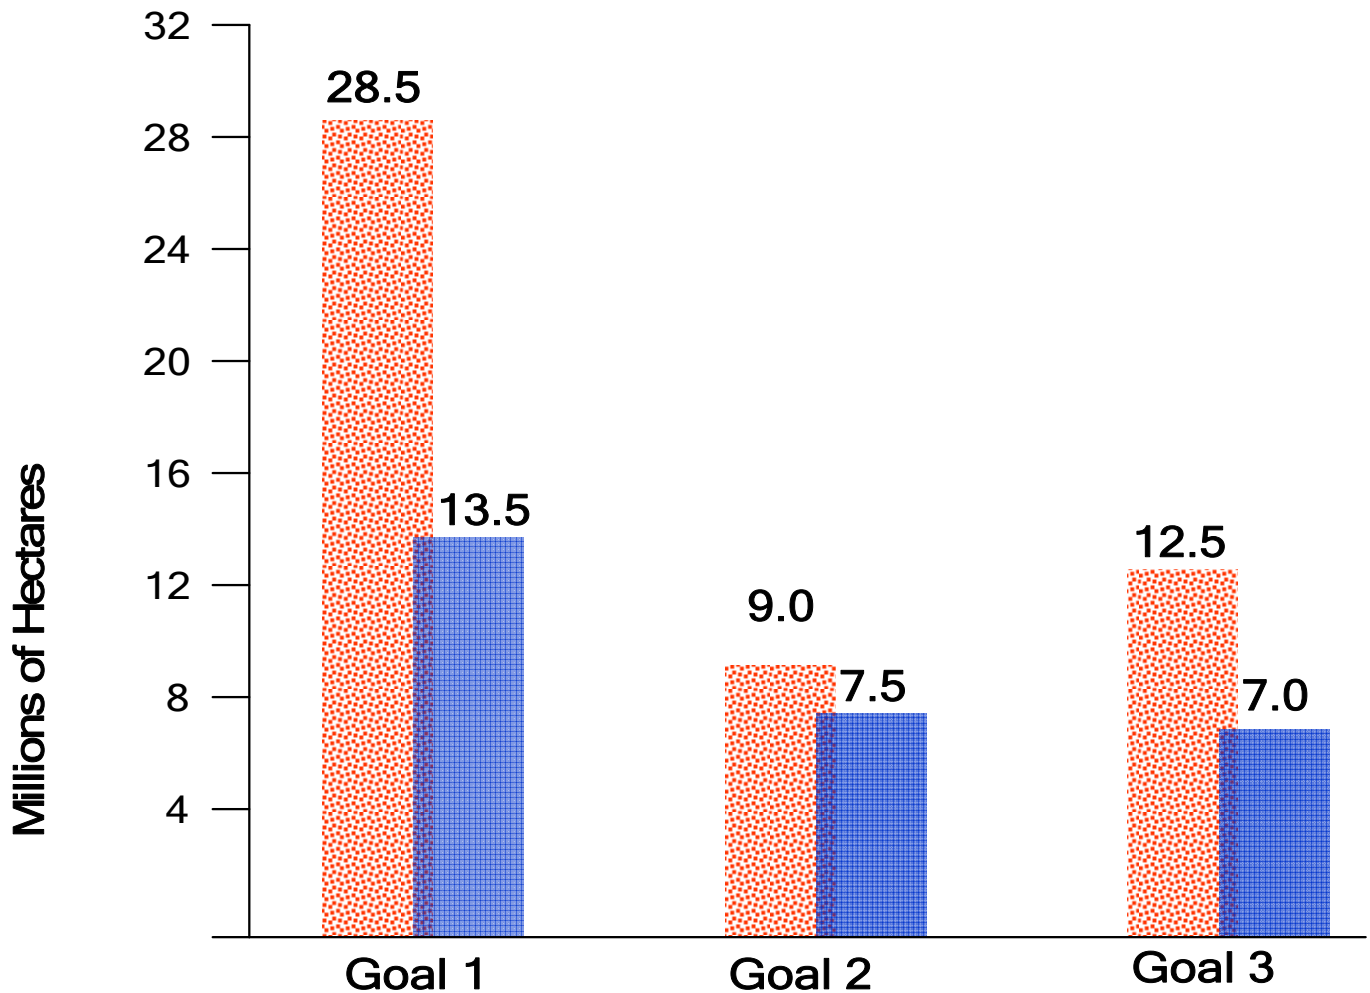

ARPA 2013 Targets (Hatched) and Results (Solid) as of June 2006

Goal 1: Creation of new strict nature reserves

Goal 2: Creation of new sustainable use reserves

Goal 3: Improved management in neglected “paper parks”