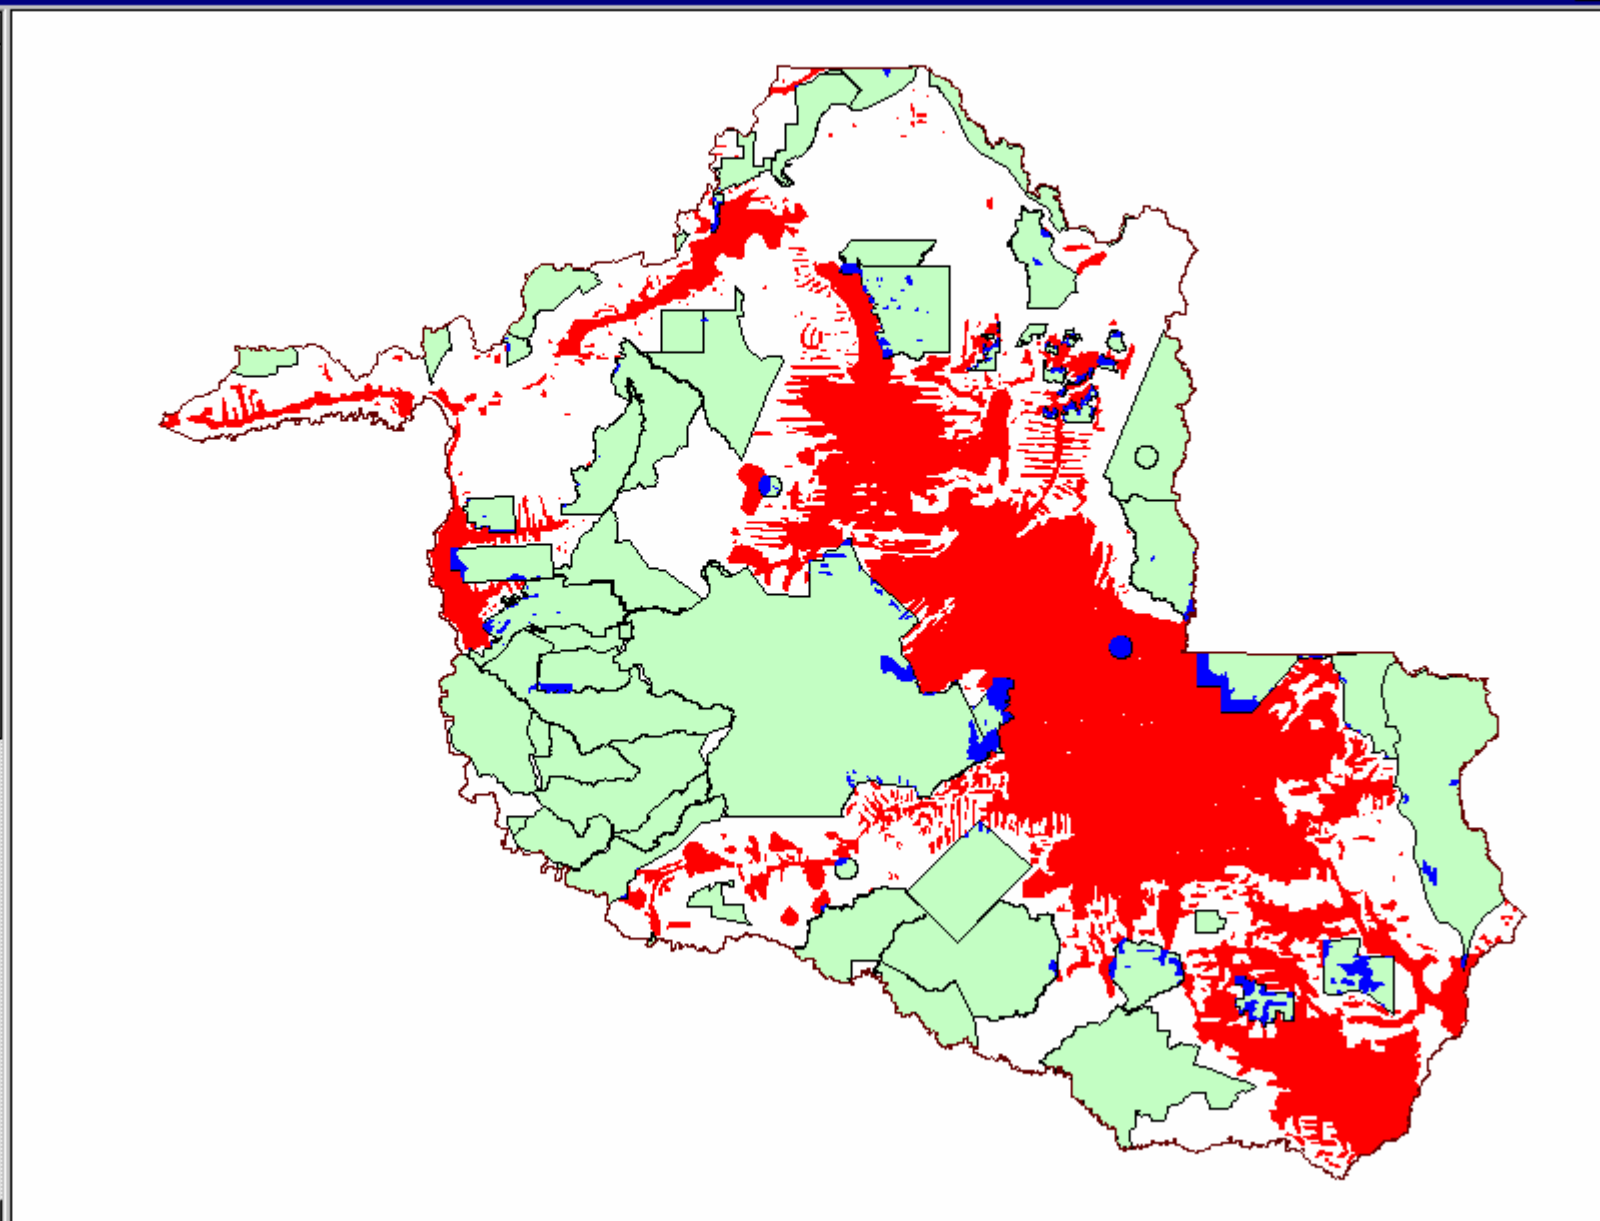

# Amazon Region Protected Areas Program – ARPA

ARPA aims to protect the range of biodiversity found in the Brazilian Amazon in a system of well-managed parks and reserves covering 50 million hectares.

From 2002 – 2013, ARPA will:

# ARPA 2013 Targets (Hatched) and Results (Solid) as of June 2006

Goal 1: Creation of new strict nature reserves

Goal 2: Creation of new sustainable use reserves

Goal 3: Improved management in neglected “paper parks”

### RONDONIA

- Theme12.shp
- Mtro.shp
- Cidades.shp
- Clip12.shp
  - Pavimentadas
  - Sem Pavimentação
- Estradas.shp
- Estradas
  - Pavimentadas
  - Sem Pavimentação
  - Planejadas
  - Ferrovias
  - Ferrovias Planejadas
- Tbsv\_rodovia.shp
- Identi3.shp
- Areas protegidas.shp
- Inters3.shp
- Rondonia1997.shp
- Rondonia2000.shp
- Pdigital2001\_01\_ro\_pol.sh
- Pdigital\_97\_00\_ro.shp

# Annual Deforestation in Brazilian Amazon