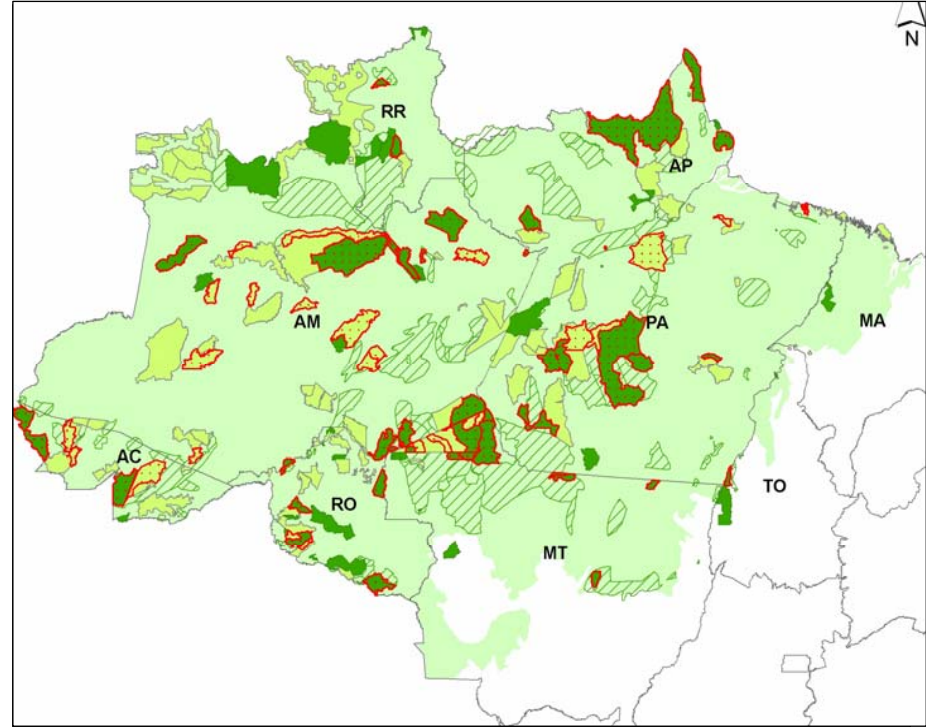

Environmental Trends and Good Governance

*Protected Areas and Deforestation in the Amazon*

Guillermo Castilleja  
World Wildlife Fund  
September 14, 2006

# Amazon Region Protected Areas Program – ARPA

ARPA aims to protect the range of biodiversity found in the Brazilian Amazon in a system of well-managed parks and reserves covering 50 million hectares.

From 2002 – 2013, ARPA will:

- Create and establish 28.5 million hectares of new federal and state parks in the most biologically important areas.
- Create and establish 9 million hectares of sustainable use reserves in which local communities have a stake in managing natural resources and conserving the rainforest.
- Transform 12.5 million hectares of critical but neglected “paper” parks existing prior to ARPA’s inception into well-managed conservation areas.
- Set up a state-of-the-art Protected Areas Trust Fund to ensure long-term financial viability and integrity of the park system.

# ARPA 2013 Targets (Hatched) and Results (Solid) as of June 2006

Goal 1: Creation of new strict nature reserves

Goal 2: Creation of new sustainable use reserves

Goal 3: Improved management in neglected “paper parks”