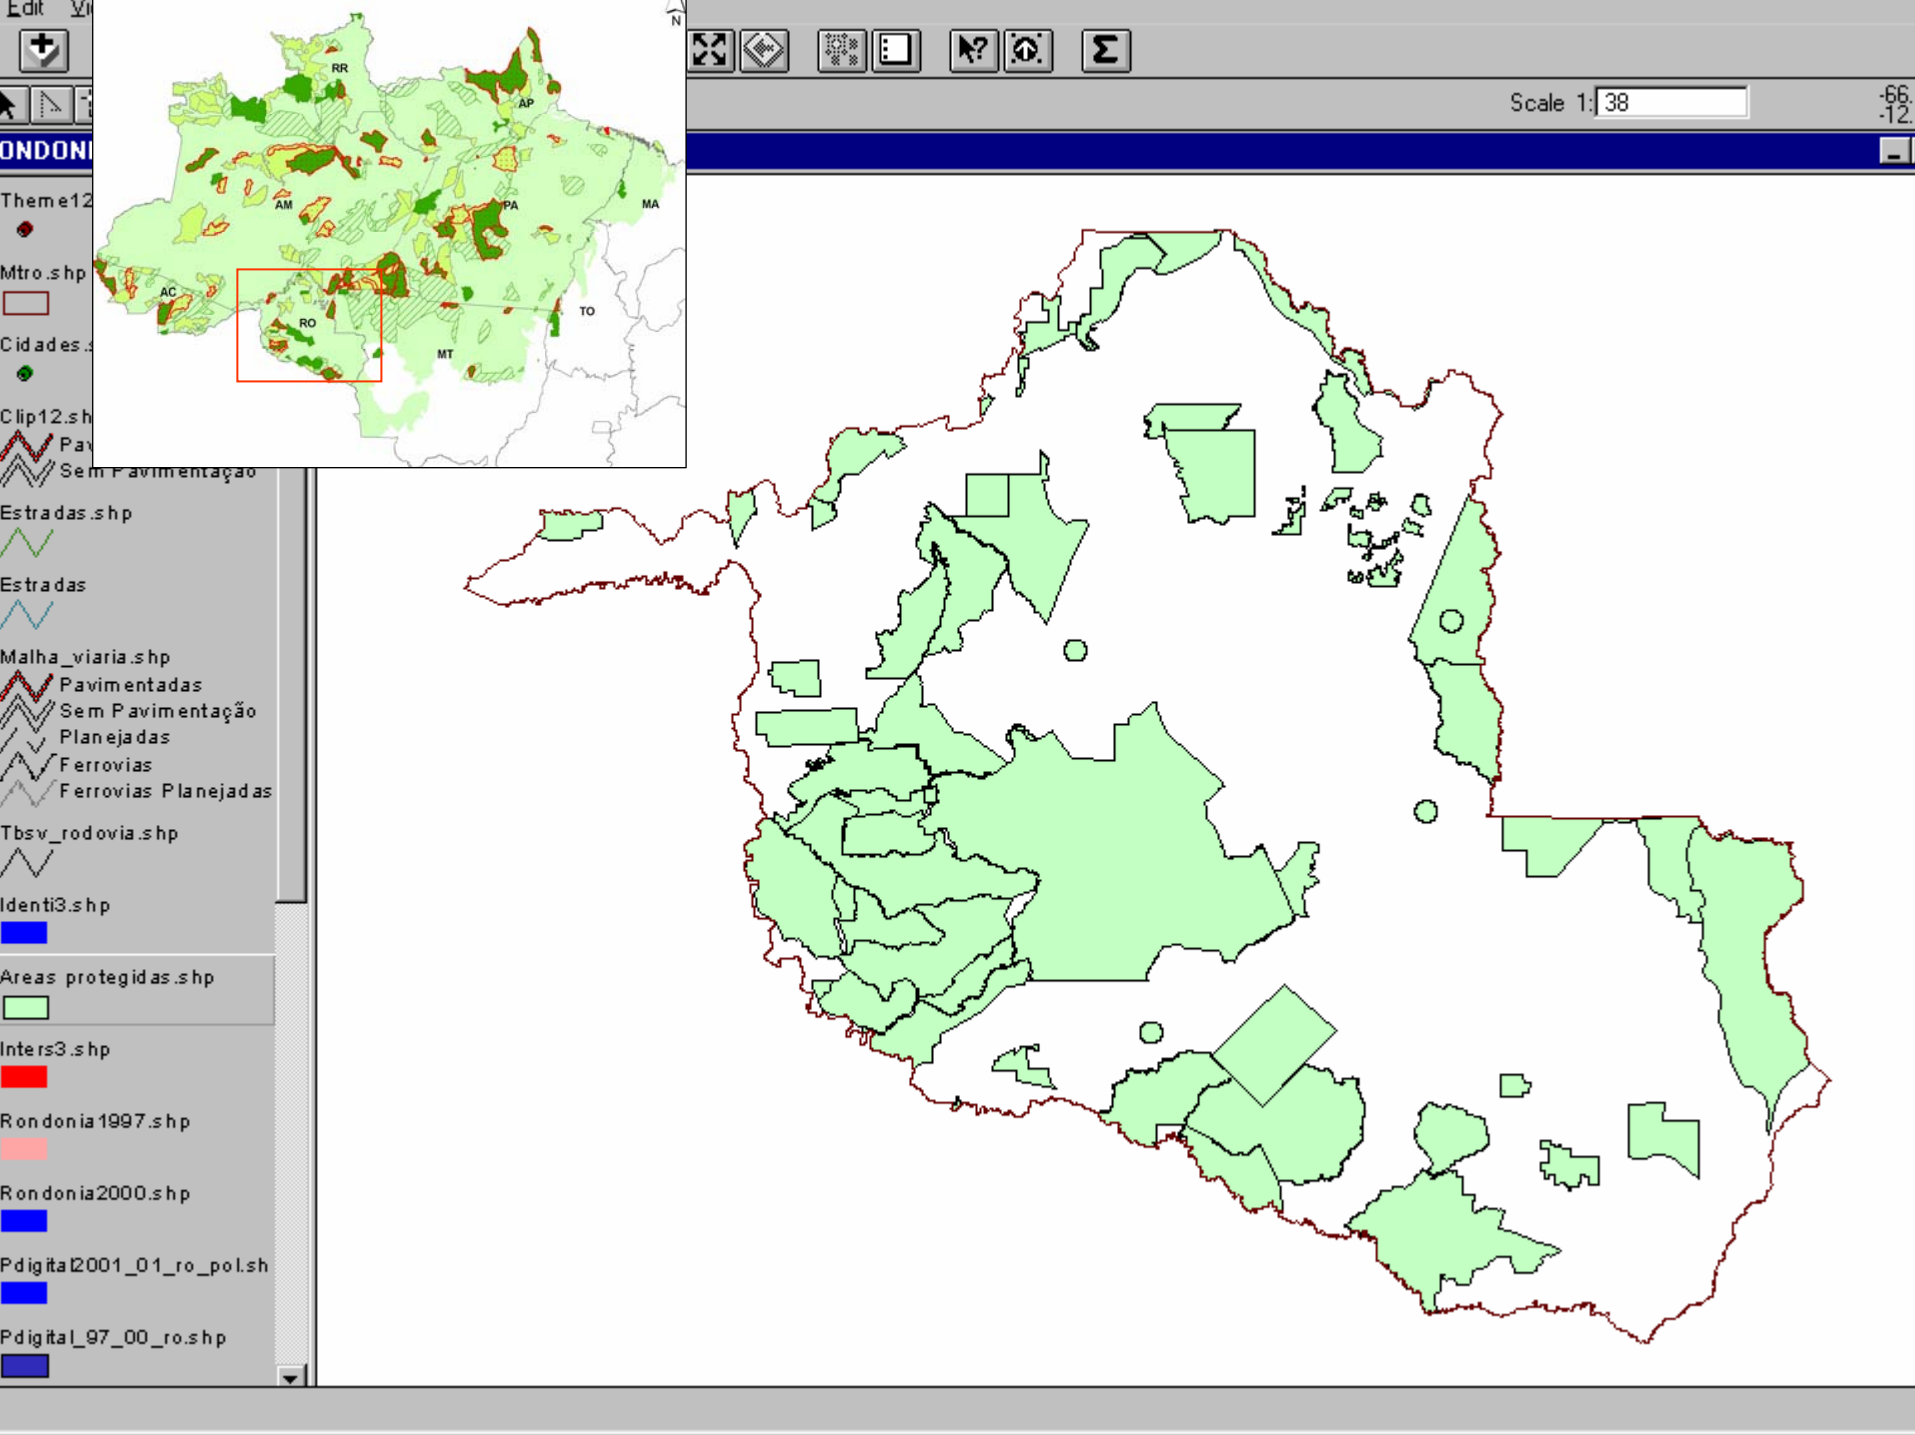

# Amazon Region Protected Areas Program – ARPA

ARPA aims to protect the range of biodiversity found in the Brazilian Amazon in a system of well-managed parks and reserves covering 50 million hectares.

From 2002 – 2013, ARPA will:

- Create and establish 28.5 million hectares of new federal and state parks in the most biologically important areas.
- Create and establish 9 million hectares of sustainable use reserves in which local communities have a stake in managing natural resources and conserving the rainforest.
- Transform 12.5 million hectares of critical but neglected “paper” parks existing prior to ARPA’s inception into well-managed conservation areas.
- Set up a state-of-the-art Protected Areas Trust Fund to ensure long-term financial viability and integrity of the park system.

# ARPA 2013 Targets (Hatched) and Results (Solid) as of June 2006

Goal 1: Creation of new strict nature reserves

Goal 2: Creation of new sustainable use reserves

Goal 3: Improved management in neglected “paper parks”

# Annual Deforestation in Brazilian Amazon