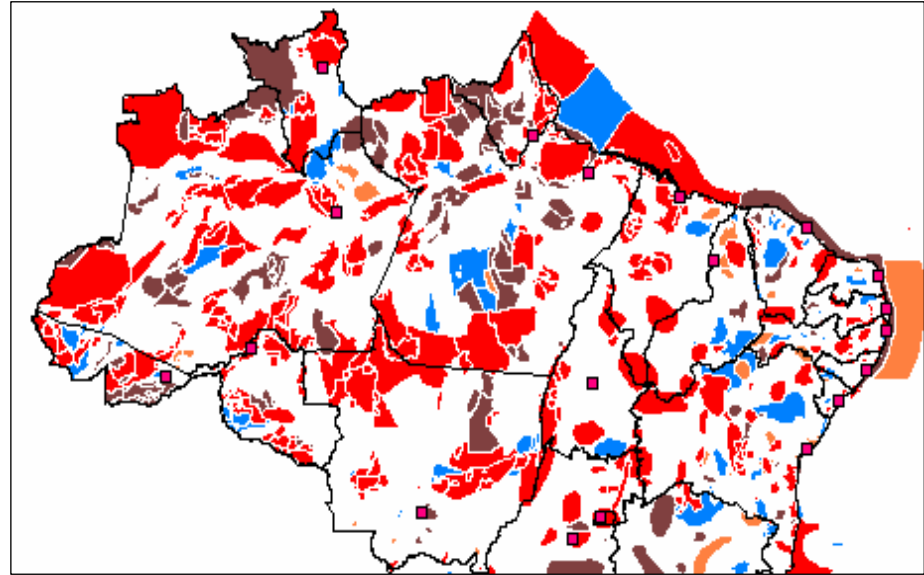

Environmental Trends and Good Governance

*Protected Areas and Deforestation in the Amazon*

Guillermo Castilleja  
World Wildlife Fund  
September 14, 2006

# Amazon Region Protected Areas Program – ARPA

ARPA aims to protect the range of biodiversity found in the Brazilian Amazon in a system of well-managed parks and reserves covering 50 million hectares.

From 2002 – 2013, ARPA will:

- Create and establish 28.5 million hectares of new federal and state parks in the most biologically important areas.
- Create and establish 9 million hectares of sustainable use reserves in which local communities have a stake in managing natural resources and conserving the rainforest.
- Transform 12.5 million hectares of critical but neglected “paper” parks existing prior to ARPA’s inception into well-managed conservation areas.
- Set up a state-of-the-art Protected Areas Trust Fund to ensure long-term financial viability and integrity of the park system.

# Annual Deforestation in Brazilian Amazon