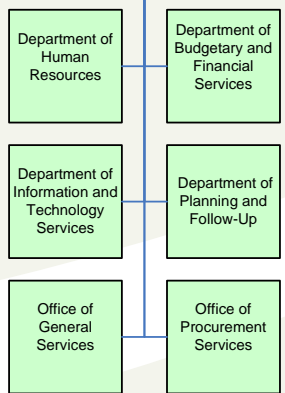

General Assembly  
Permanent Council

General Secretariat

Office of the  
Assistant Secretary  
General

Office of the  
Chief of Staff

Office of the  
Chief of Staff  
ASG

Summits Secretariat

Secretariat for Political Affairs

Executive Secretariat for Integral Development

Secretariat for Multidimensional Security

Secretariat for Administration and Finance

Secretariat for Legal Affairs

Secretariat for External Relations

# Organizational Structure